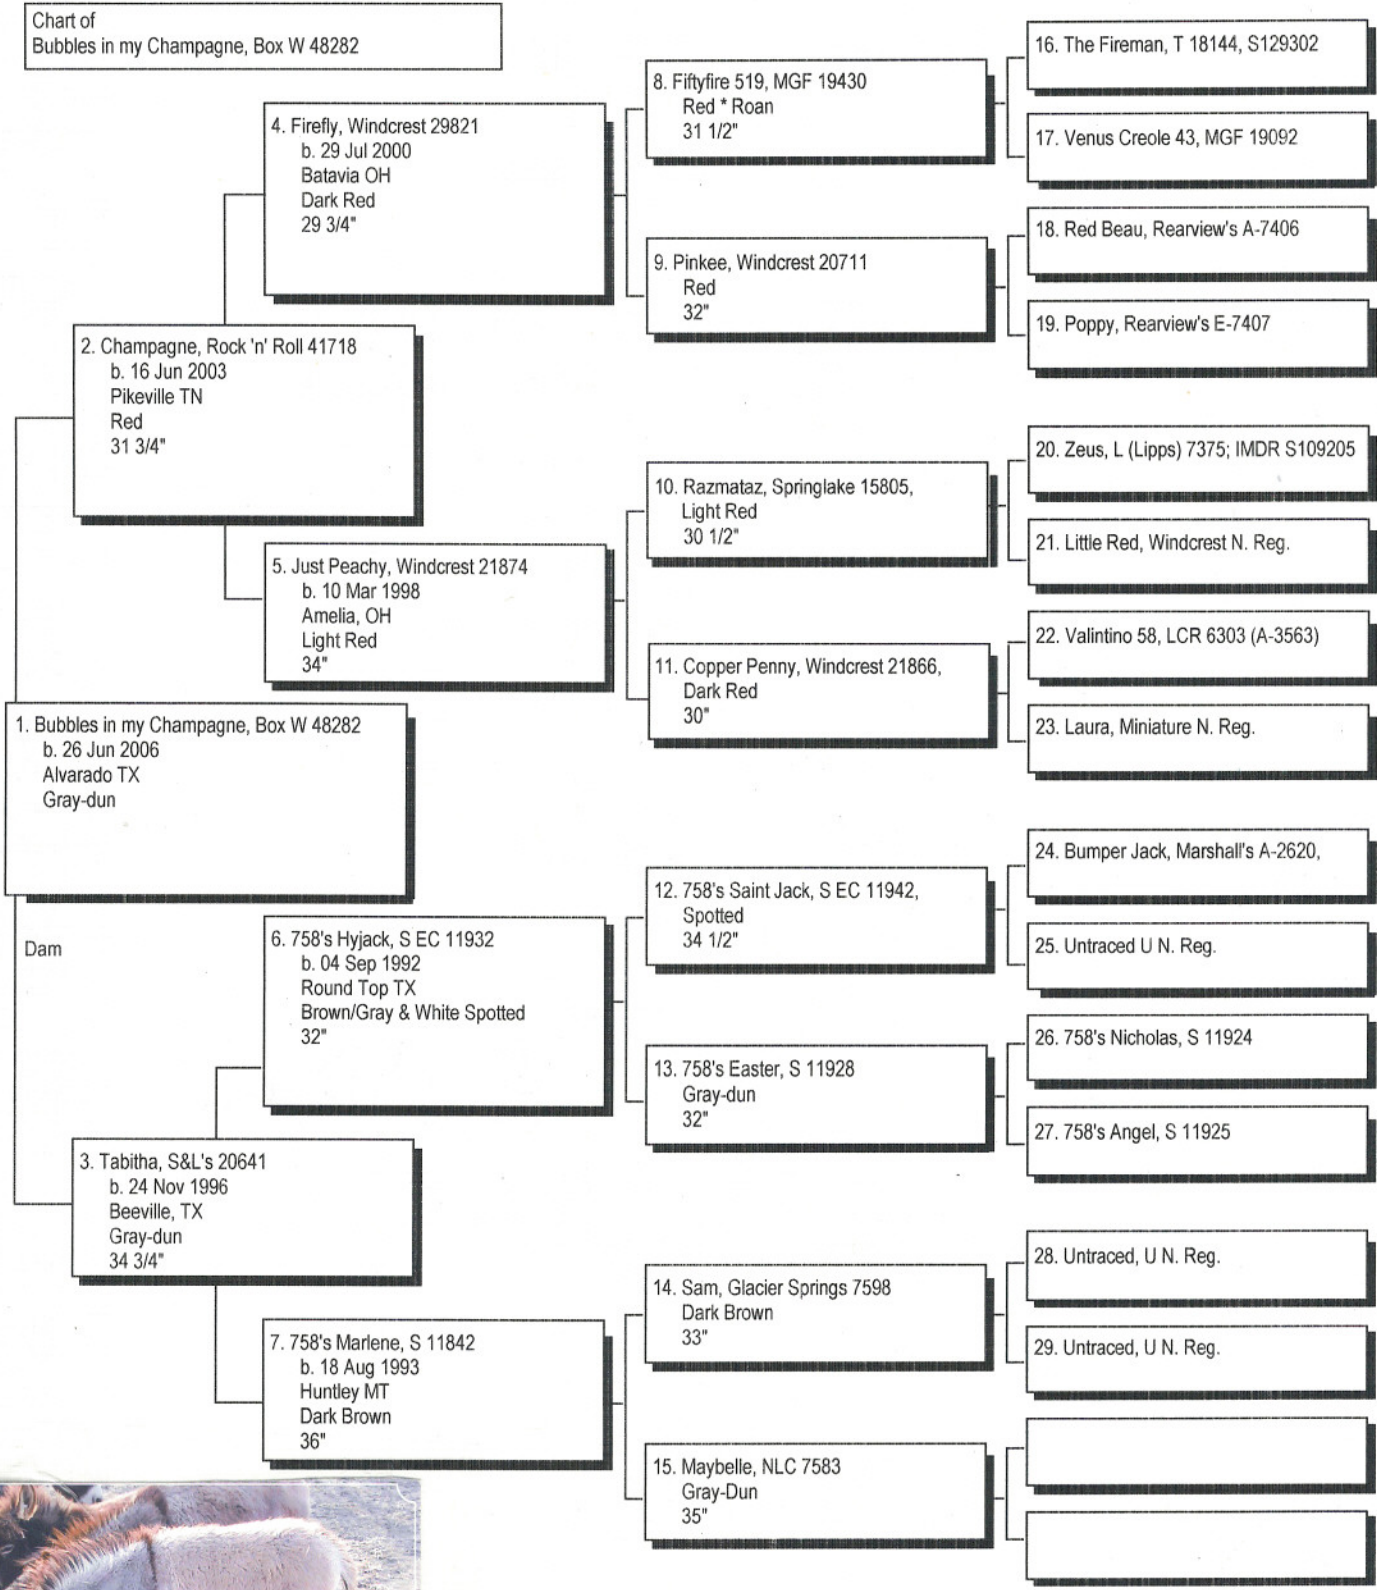

Pedigree

Chart #1

The American Donkey and Mule Society
 P.O. Box 1210, Lewisville, TX 75067 (972) 219-0781
 The American Donkey and Mule Society is not responsible
 for errors in information submitted to the registry.