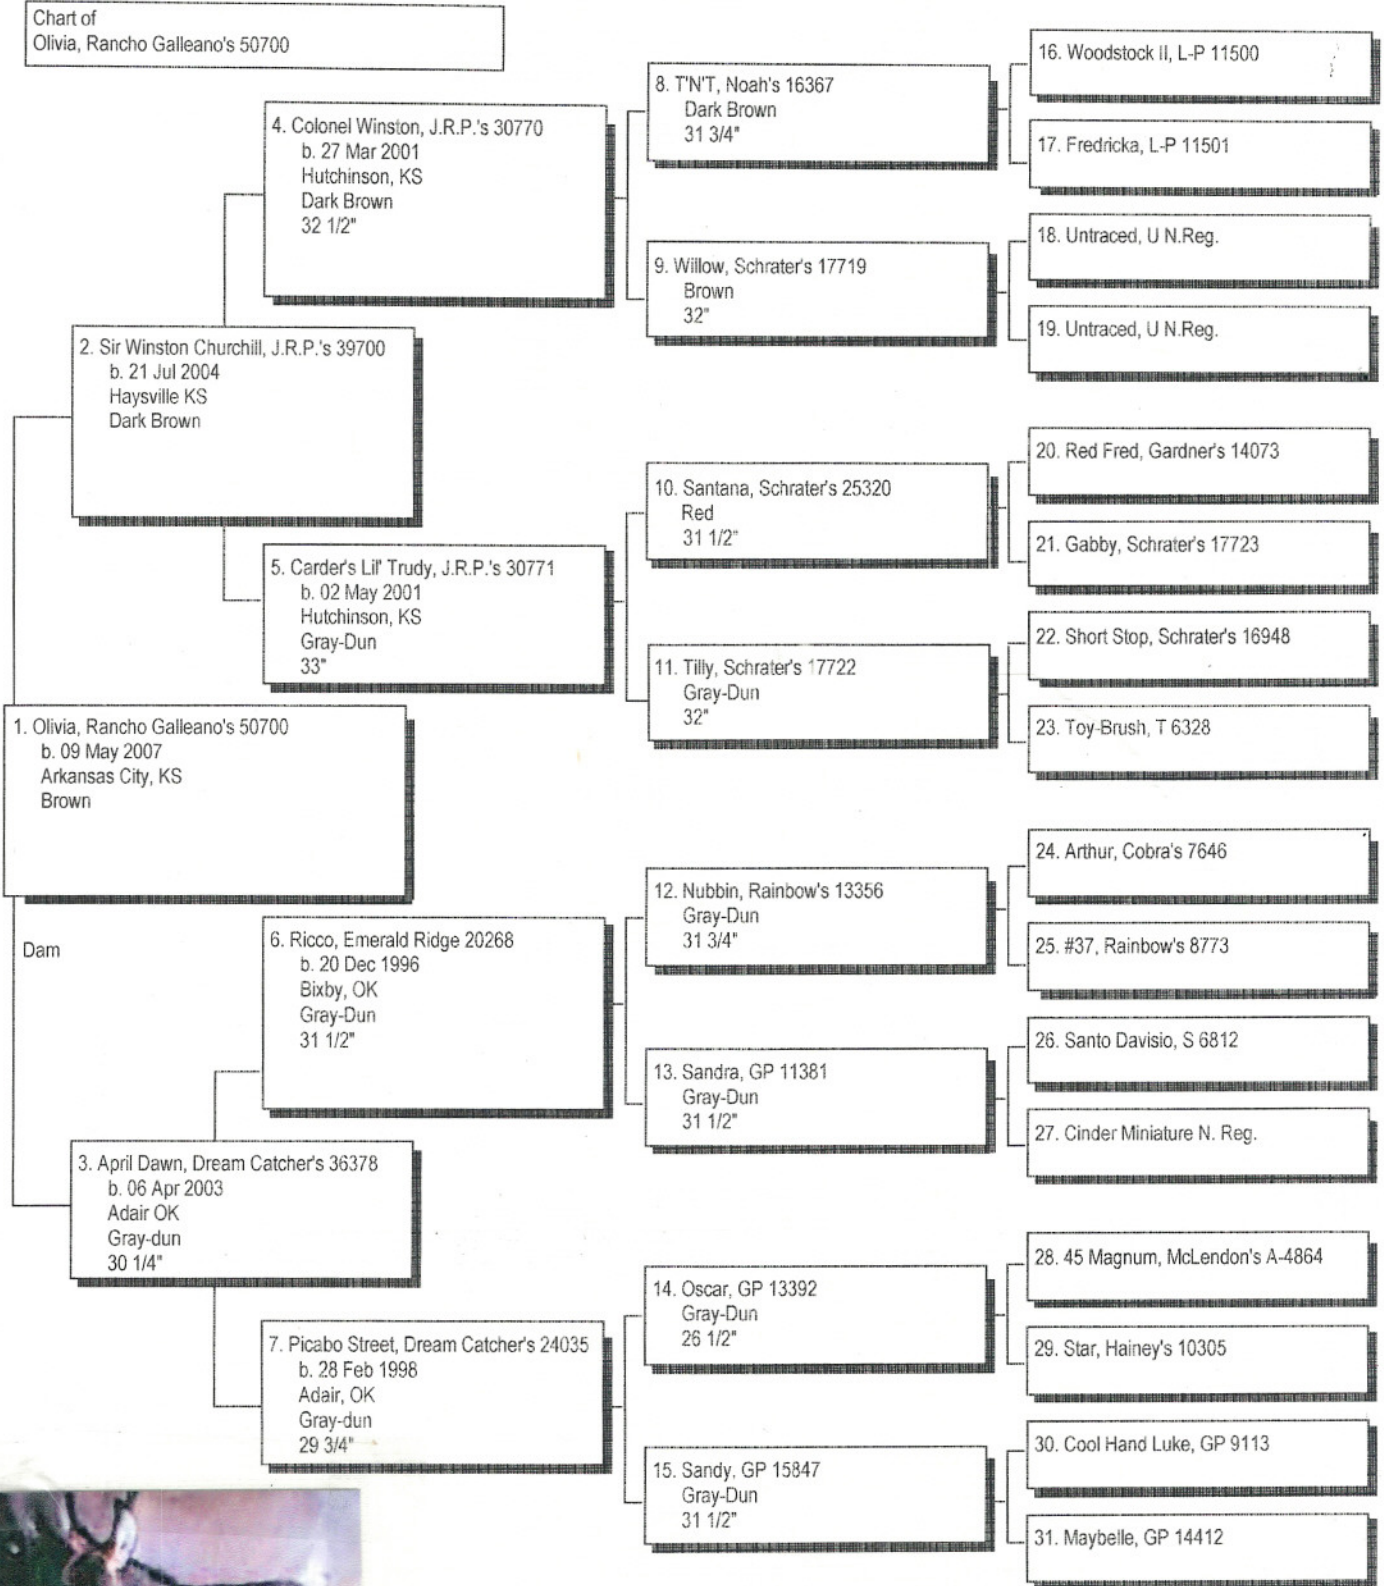

Pedigree

Chart #1

The American Donkey and Mule Society
 P.O. Box 1210, Lewisville, TX 75067 (972) 219-0781
 The American Donkey and Mule Society is not responsible
 for errors in information submitted to the registry.