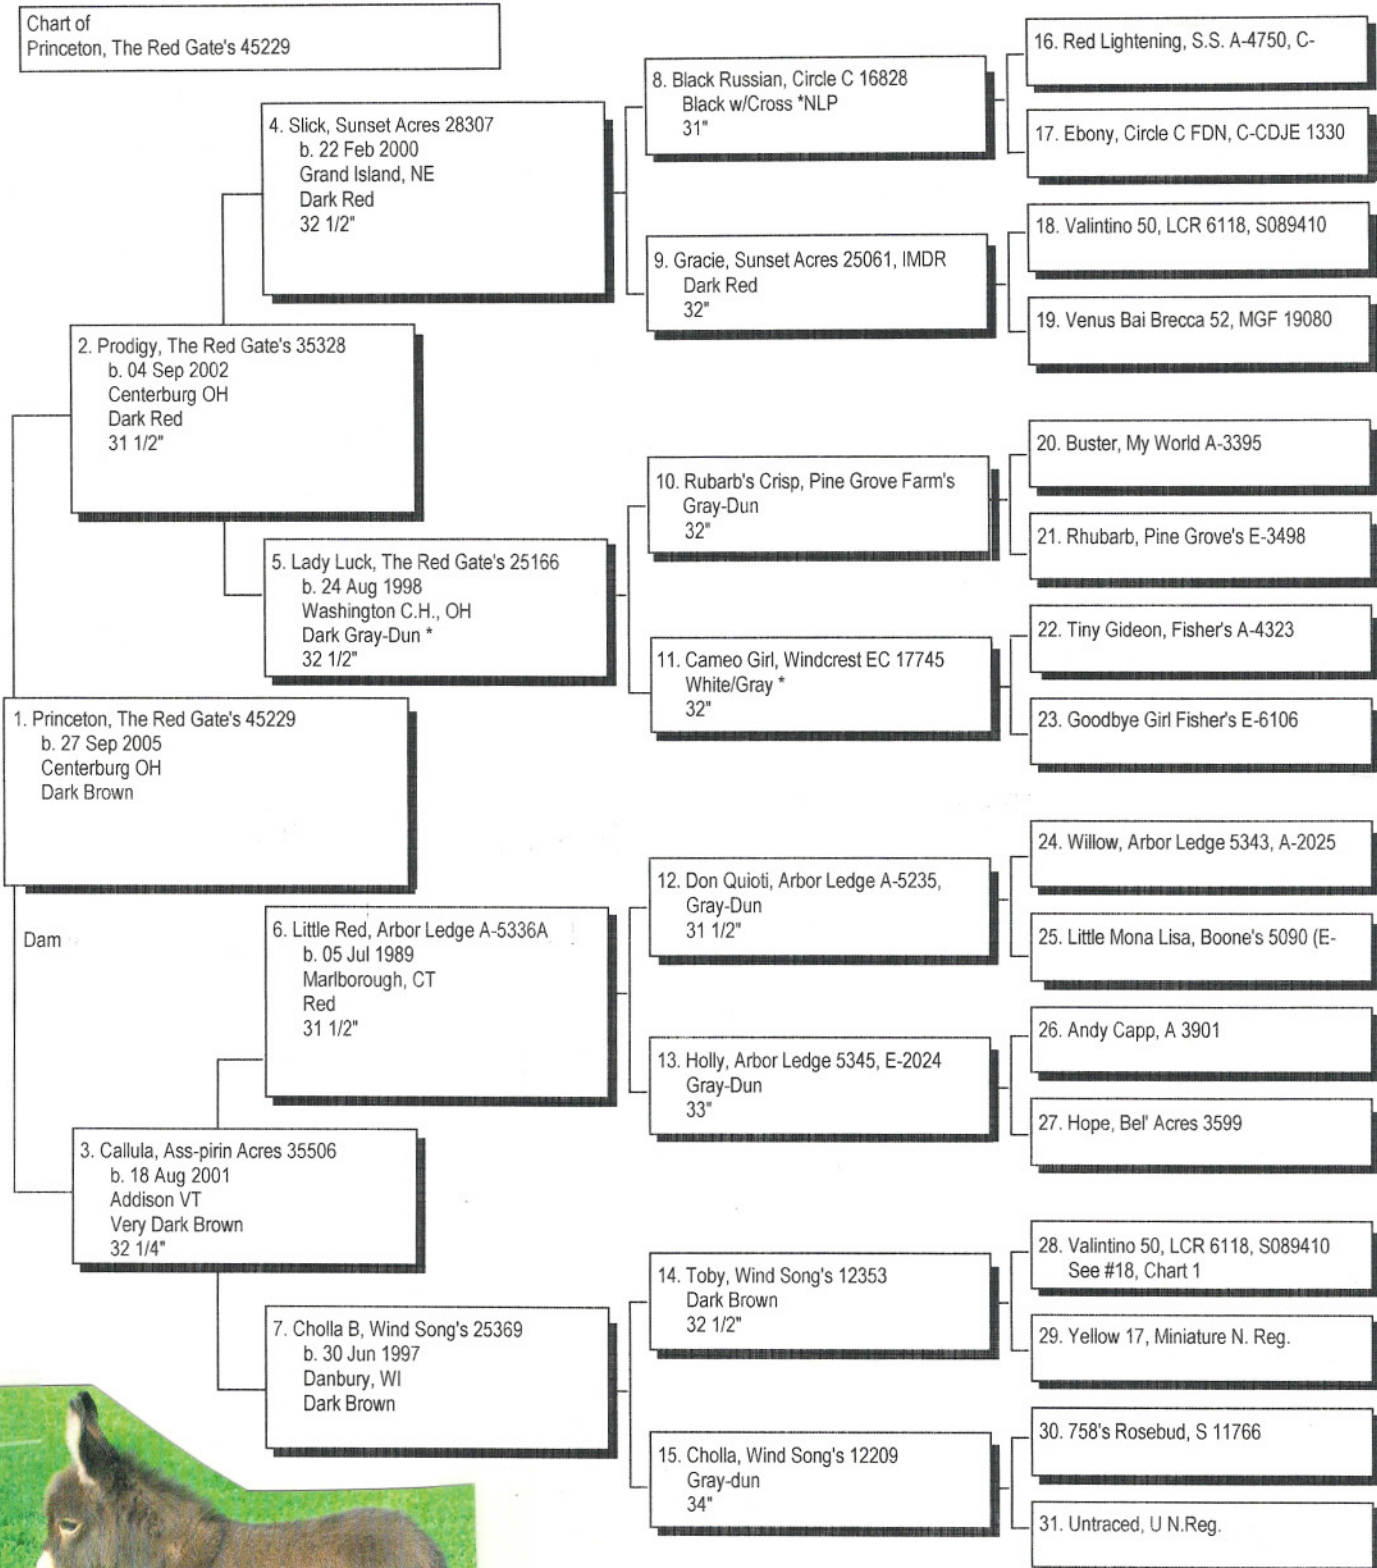

Pedigree

Chart #1

Chart of
Princeton, The Red Gate's 45229

The American Donkey and Mule Society
 P.O. Box 1210, Lewisville, TX 75067 (972) 219-0781
 The American Donkey and Mule Society is not responsible
 for errors in information submitted to the registry.