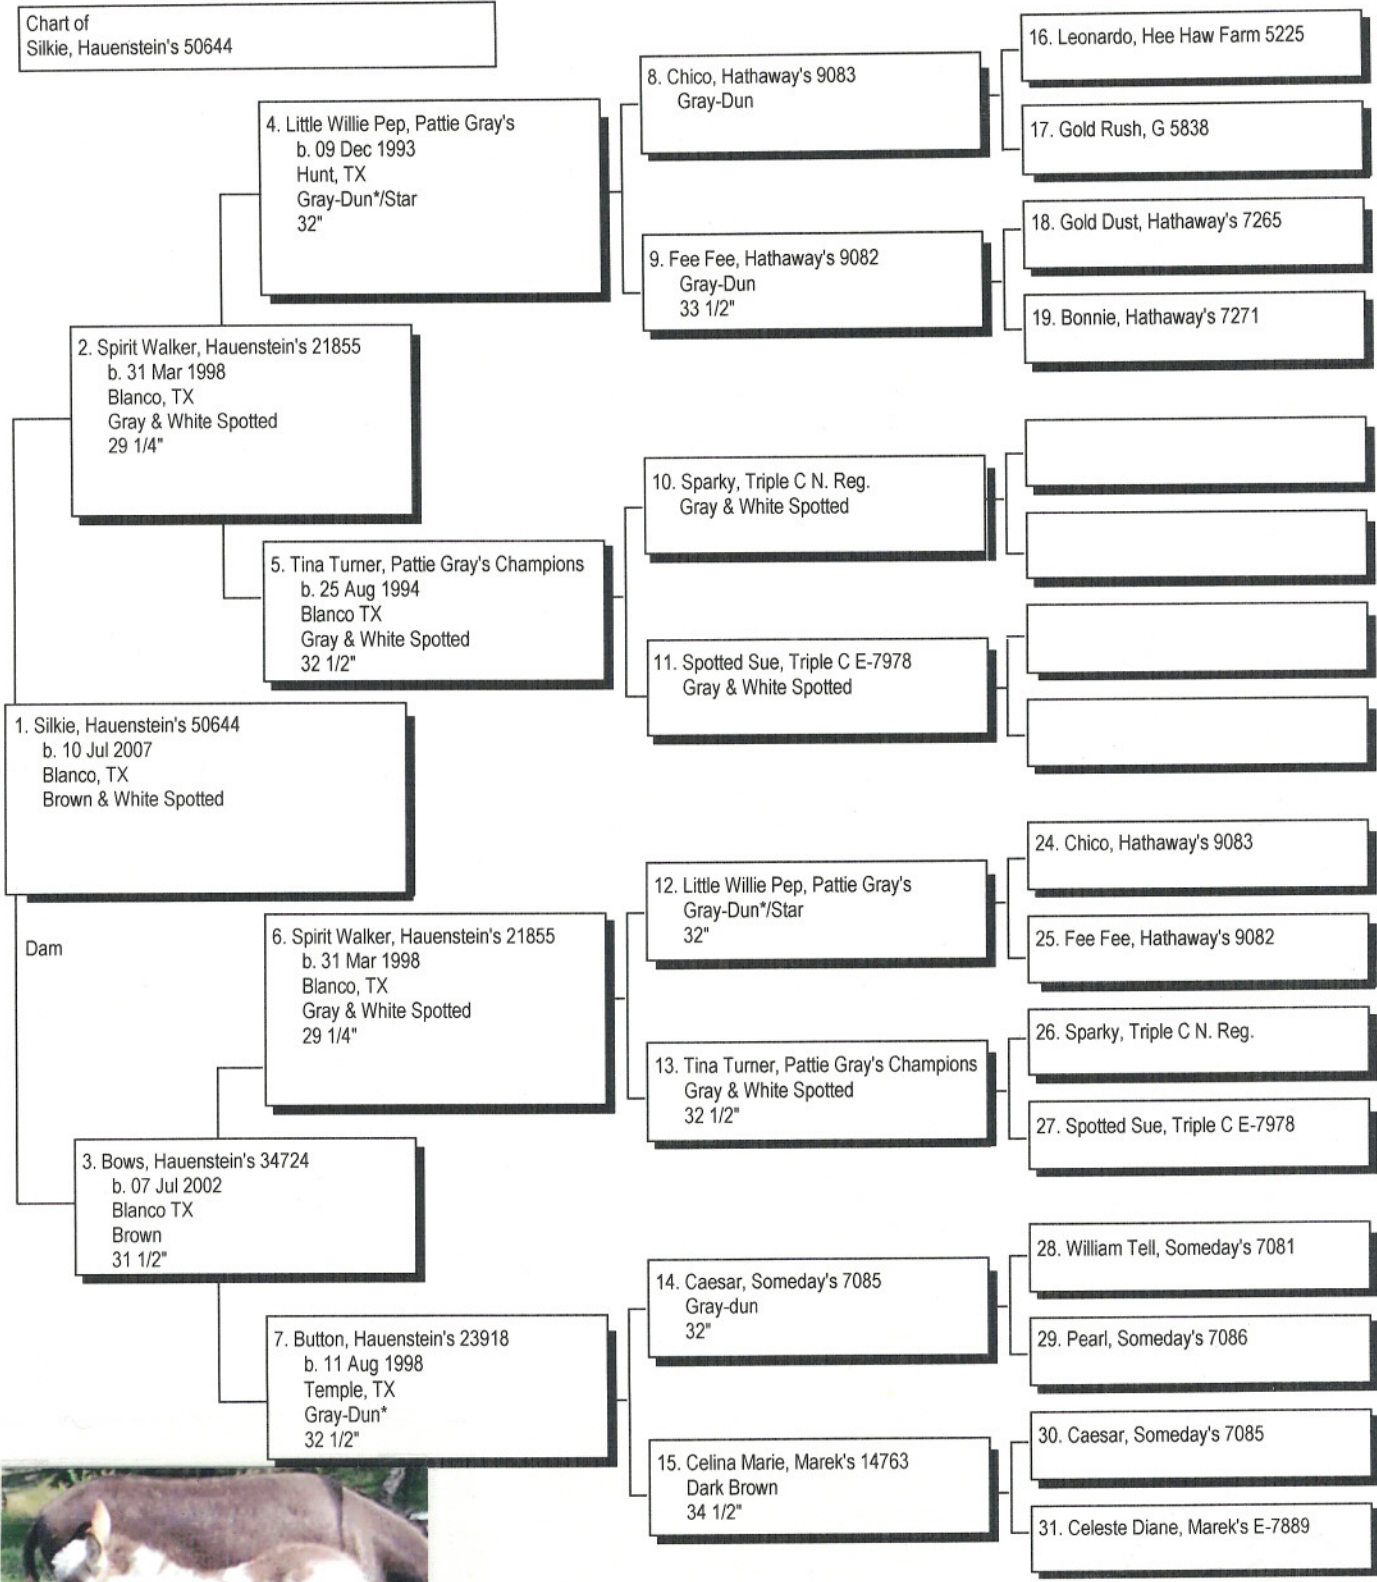

Pedigree

Chart #1

The American Donkey and Mule Society
 P.O. Box 1210, Lewisville, TX 75067 (972) 219-0781
 The American Donkey and Mule Society is not responsible
 for errors in information submitted to the registry.